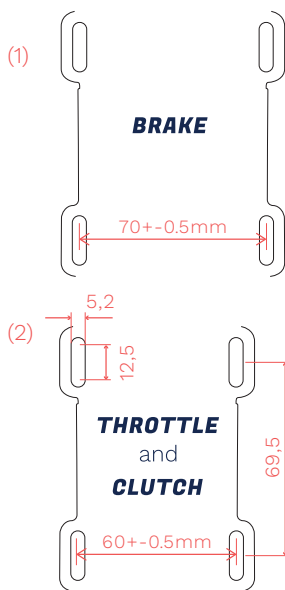

QUICK START SPRINT

MOUNT YOUR PEDALS

Mount the pedals with the flanged M5 bolts* onto our Heusinkveld Sprint Baseplate or a very rigid base. Longer bolts are included for different thickness pedal plates (1+2).

Adjust the pedal position and pedal angle for optimal ergonomics (3).

(3) Pedal angle options

* All mentioned bolts and nuts are included.

CONNECT YOUR PEDALS

CLUTCH

BRAKE

THROTTLE

Connect the pedals to the brake controller. Connect the USB cable to the brake pedal and to your PC (4).

You are ready to race!

ADJUST THE ELASTOMER STACK

A total of 6 resistance settings are available to suit your exact needs.

✓ YES!

✗ NO!

NOTE: Always use a 38mm spacer on either side of every elastomer. Several are included to accommodate every possible stack.