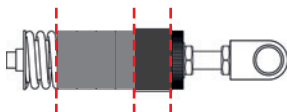

QUICK START SPRINT

MOUNT YOUR PEDALS

Mount the pedals with the flanged M5 bolts* onto our Heusinkveld Sprint Baseplate or a very rigid base. Longer bolts are included for different thickness pedal plates (1+2).

You are ready to race!

ADJUST THE ELASTOMER STACK

A total of 6 resistance settings are available to suit your exact needs.

✓ YES!

✗ NO!

NOTE: Always use a 38mm spacer on either side of every elastomer. Several are included to accommodate every possible stack.

19mm Hard (Hardest setting)

19mm Soft

28mm Soft (Default setting)

37mm Soft

19 + 28mm
Soft

19 + 37mm
Soft (Softest setting)

SMARTCONTROL & SMARTCONTROL LIVE

Heusinkveld® simracing products come with powerful software tools. Download SmartControl and SmartControl Live from our website [heusinkveld.com/overview-smartcontrol-live](https://www.heusinkveld.com/overview-smartcontrol-live)

With SmartControl you can configure (non-linear) pedal output curves, set pedal deadzones and brake pedal force and save your settings to an unlimited number of profiles.

With **SmartControl LIVE** you can activate your settings on the go. Change settings and apply your profiles while driving.