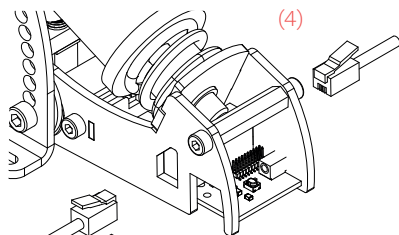

QUICK START SPRINT

MOUNT YOUR PEDALS

Mount the pedals with the flanged M5 bolts* onto our Heusinkveld Sprint Baseplate or a very rigid base. Longer bolts are included for different thickness pedal plates (1+2).

Adjust the pedal position and pedal angle for optimal ergonomics (3).

(3) Pedal angle options

* All mentioned bolts and nuts are included.

CONNECT YOUR PEDALS

CLUTCH

BRAKE

THROTTLE

Connect the pedals to the brake controller. Connect the USB cable to the brake pedal and to your PC (4).

You are ready to race!

ADJUST THE ELASTOMER STACK

A total of 6 resistance settings are available to suit your exact needs.

✓ YES!

✗ NO!

NOTE: Always use a 38mm spacer on either side of every elastomer. Several are included to accommodate every possible stack.

19mm Hard (Hardest setting)

19mm Soft

28mm Soft (Default setting)

37mm Soft

19 + 28mm
Soft

19 + 37mm
Soft (Softest setting)

SMARTCONTROL & SMARTCONTROL LIVE

Heusinkveld® simracing products come with powerful software tools. Download SmartControl and SmartControl Live from our website [heusinkveld.com/overview-smartcontrol-live](https://www.heusinkveld.com/overview-smartcontrol-live)