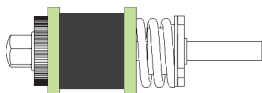

QUICK START HANDBRAKE

MOUNT AND CONNECT YOUR HANDBRAKE

Mount the Handbrake base with M5 bolts* in a horizontal or vertical position on your rig (1).

By using our included adapter plate you will have more fine-tuning options (2).

(4+5)

Use the USB cable to connect the Handbrake to your PC (6).

You are ready to race!

(6)

ADJUST THE ELASTOMER STACK

A total of 3 resistance settings are available to customize the Handbrake feel.

✓ YES!

✗ NO!

NOTE: Always use a 38mm spacer on either side of every elastomer.

28mm Soft

(Softest setting)

28mm Hard

(Default setting)

19mm Hard

(Hardest setting)

SMARTCONTROL & SMARTCONTROL LIVE