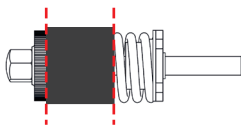

QUICK START HANDBRAKE

MOUNT AND CONNECT YOUR HANDBRAKE

Mount the Handbrake base with M5 bolts* in a horizontal or vertical position on your rig (1).

By using our included adapter plate you will have more fine-tuning options (2).

(1)

(2)

(3)

The lever of the Handbrake can be mounted in a horizontal (default) or vertical position relative to the base (3).

* All mentioned bolts and nuts are included.

ADJUST THE LEVER

Fine-tune the angle of the lever to your own needs for optimal ergonomics (4+5).

(4+5)

Use the USB cable to connect the Handbrake to your PC (6).

You are ready to race!

(6)

ADJUST THE ELASTOMER STACK

A total of 3 resistance settings are available to customize the Handbrake feel.

✓ YES!

✗ NO!

NOTE: Always use a 38mm spacer on either side of every elastomer.

28mm Soft

(Softest setting)

28mm Hard

(Default setting)

19mm Hard

(Hardest setting)

SMARTCONTROL & SMARTCONTROL LIVE