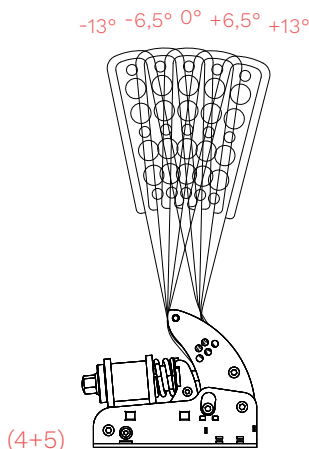

QUICK START HANDBRAKE

MOUNT AND CONNECT YOUR HANDBRAKE

Mount the Handbrake base with M5 bolts* in a horizontal or vertical position on your rig (1).

By using our included adapter plate you will have more fine-tuning options (2).

(1)

(2)

(3)

The lever of the Handbrake can be mounted in a horizontal (default) or vertical position relative to the base (3).

* All mentioned bolts and nuts are included.

ADJUST THE LEVER

Fine-tune the angle of the lever to your own needs for optimal ergonomics (4+5).

(4+5)

Use the USB cable to connect the Handbrake to your PC (6).

You are ready to race!

(6)

ADJUST THE ELASTOMER STACK

A total of 3 resistance settings are available to customize the Handbrake feel.

✓ YES!

✗ NO!

NOTE: Always use a 38mm spacer on either side of every elastomer.

28mm Soft

(Softest setting)

28mm Hard

(Default setting)

19mm Hard

(Hardest setting)

SMARTCONTROL & SMARTCONTROL LIVE