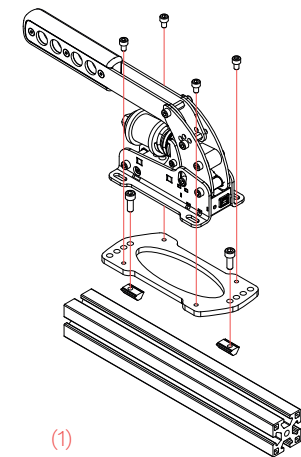

QUICK START HANDBRAKE

MOUNT AND CONNECT YOUR HANDBRAKE

Mount the Handbrake base with M5 bolts* in a horizontal or vertical position on your rig (1).

By using our included adapter plate you will have more fine-tuning options (2).

(1)

(2)

(3)

The lever of the Handbrake can be mounted in a horizontal (default) or vertical position relative to the base (3).

* All mentioned bolts and nuts are included.

ADJUST THE LEVER

Fine-tune the angle of the lever to your own needs for optimal ergonomics (4+5).

(4+5)

Use the USB cable to connect the Handbrake to your PC (6).

You are ready to race!

(6)

ADJUST THE ELASTOMER STACK

A total of 3 resistance settings are available to customize the Handbrake feel.

✓ YES!

✗ NO!

NOTE: Always use a 38mm spacer on either side of every elastomer.

28mm Soft

(Softest setting)

28mm Hard

(Default setting)

19mm Hard

(Hardest setting)

SMARTCONTROL & SMARTCONTROL LIVE