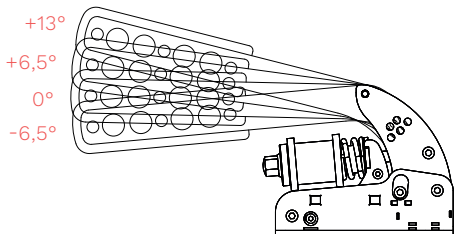

QUICK START HANDBRAKE

MOUNT AND CONNECT YOUR HANDBRAKE

Mount the Handbrake base with M5 bolts* in a horizontal or vertical position on your rig (1).

By using our included adapter plate you will have more fine-tuning options (2).

(1)

(2)

(3)

The lever of the Handbrake can be mounted in a horizontal (default) or vertical position relative to the base (3).

* All mentioned bolts and nuts are included.

ADJUST THE LEVER

Fine-tune the angle of the lever to your own needs for optimal ergonomics (4+5).

(4+5)

Use the USB cable to connect the Handbrake to your PC (6).

You are ready to race!

(6)

ADJUST THE ELASTOMER STACK

A total of 3 resistance settings are available to customize the Handbrake feel.

✓ YES!

✗ NO!

NOTE: Always use a 38mm spacer on either side of every elastomer.

28mm Soft

(Softest setting)

28mm Hard

(Default setting)

19mm Hard

(Hardest setting)

SMARTCONTROL & SMARTCONTROL LIVE