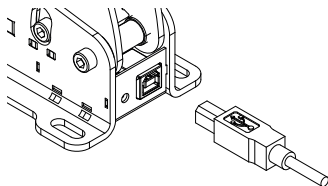

QUICK START HANDBRAKE

MOUNT AND CONNECT YOUR HANDBRAKE

Mount the Handbrake base with M5 bolts* in a horizontal or vertical position on your rig (1).

By using our included adapter plate you will have more fine-tuning options (2).

(1)

(2)

(3)

The lever of the Handbrake can be mounted in a horizontal (default) or vertical position relative to the base (3).

* All mentioned bolts and nuts are included.

ADJUST THE LEVER

Fine-tune the angle of the lever to your own needs for optimal ergonomics (4+5).

(4+5)

Use the USB cable to connect the Handbrake to your PC (6).

You are ready to race!

(6)

ADJUST THE ELASTOMER STACK

A total of 3 resistance settings are available to customize the Handbrake feel.

✓ YES!

✗ NO!

NOTE: Always use a 38mm spacer on either side of every elastomer.

28mm Soft

(Softest setting)

28mm Hard

(Default setting)

19mm Hard

(Hardest setting)

SMARTCONTROL & SMARTCONTROL LIVE