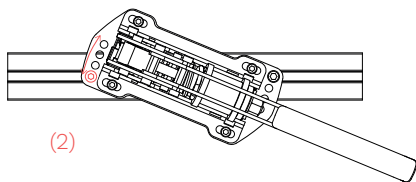

QUICK START HANDBRAKE

MOUNT AND CONNECT YOUR HANDBRAKE

Mount the Handbrake base with M5 bolts* in a horizontal or vertical position on your rig (1).

By using our included adapter plate you will have more fine-tuning options (2).

(1)

(2)

(3)

The lever of the Handbrake can be mounted in a horizontal (default) or vertical position relative to the base (3).

* All mentioned bolts and nuts are included.

ADJUST THE LEVER

Fine-tune the angle of the lever to your own needs for optimal ergonomics (4+5).

(4+5)

Use the USB cable to connect the Handbrake to your PC (6).

You are ready to race!

(6)

ADJUST THE ELASTOMER STACK

A total of 3 resistance settings are available to customize the Handbrake feel.

✓ YES!

✗ NO!

NOTE: Always use a 38mm spacer on either side of every elastomer.

28mm Soft

(Softest setting)

28mm Hard

(Default setting)

19mm Hard

(Hardest setting)

SMARTCONTROL & SMARTCONTROL LIVE