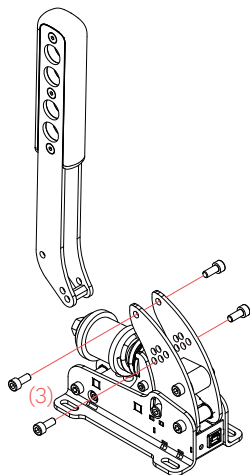

QUICK START HANDBRAKE

MOUNT AND CONNECT YOUR HANDBRAKE

Mount the Handbrake base with M5 bolts* in a horizontal or vertical position on your rig (1).

By using our included adapter plate you will have more fine-tuning options (2).

(1)

(2)

(3)

The lever of the Handbrake can be mounted in a horizontal (default) or vertical position relative to the base (3).

* All mentioned bolts and nuts are included.

ADJUST THE LEVER

Fine-tune the angle of the lever to your own needs for optimal ergonomics (4+5).

(4+5)

Use the USB cable to connect the Handbrake to your PC (6).

You are ready to race!

(6)

ADJUST THE ELASTOMER STACK

A total of 3 resistance settings are available to customize the Handbrake feel.

✓ YES!

✗ NO!

NOTE: Always use a 38mm spacer on either side of every elastomer.

28mm Soft

(Softest setting)

28mm Hard

(Default setting)

19mm Hard

(Hardest setting)

SMARTCONTROL & SMARTCONTROL LIVE