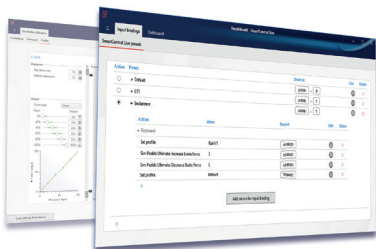

Heusinkveld® simracing products come with powerful software tools. Download SmartControl and SmartControl Live from our website [heusinkveld.com/overview-smartcontrol-live](https://www.heusinkveld.com/overview-smartcontrol-live)

With SmartControl you can configure (non-linear) Handbrake output curves, set deadzones and brake force and save your settings to an unlimited number of profiles.

(input)

(input)

With **SmartControl LIVE** you can activate your settings on the go. Change settings and apply your profiles while driving.